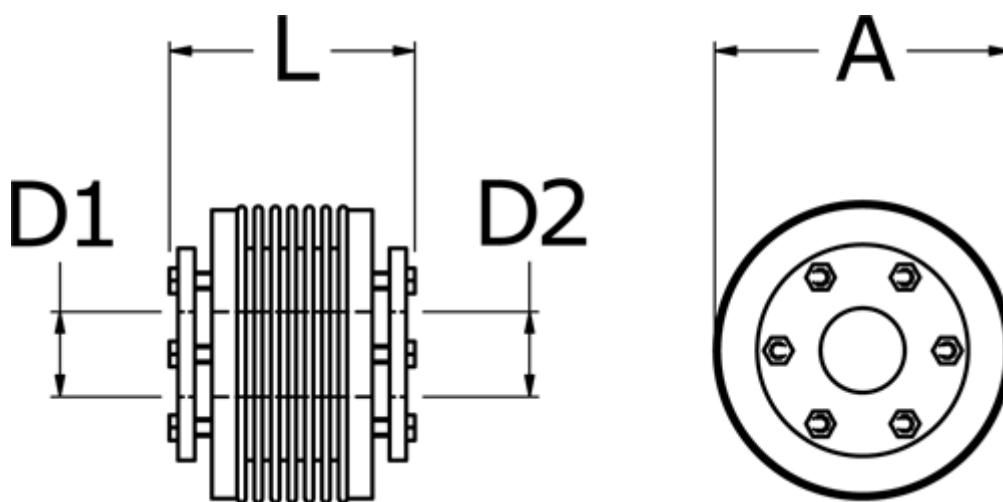

Data Sheet

Article number: 3330505001013555

Description: Bellow coupling type 5 size500
Length 101 mm, bore 35/55 mm

Measures

| | |
|----------------------|-------|
| A | = 122 |
| D1 | = 35 |
| D2 | = 55 |
| L | = 101 |
| Nom. torque NM (Tkn) | = 500 |